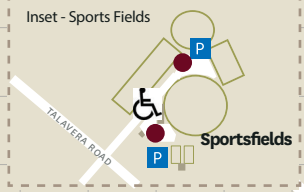

Parking Map

ICST2024 Venue  
14 SCO

- Legend
- Accessible parking
  - General Zone 1
  - General Zone 2
  - General Zone 3
  - Staff only
  - Chancellery Staff Only
  - Approved staff & students only
  - Reserved
  - Sportsfields & North 3
  - Motorcycle parking free in dedicated bays only
  - Ticket Machine
  - Electric Vehicle Charging Bays
  - Metro stop