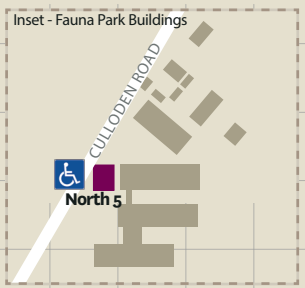

Parking Map

ICST2024 Venue  
14 SCO

- Legend
- Accessible parking
  - General Zone 1
  - General Zone 2
  - General Zone 3
  - Staff only
  - Chancellery Staff Only
  - Approved staff & students only
  - Reserved
  - Sportsfields & North 3
  - Motorcycle parking free in dedicated bays only
  - Ticket Machine
  - Electric Vehicle Charging Bays
  - Metro stop